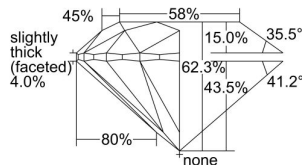

GIA®

FACSIMILE

GIA REPORT 3495475381

Verify this report at GIA.edu

GIA NATURAL DIAMOND DOSSIER®

May 27, 2024
GIA Report Number 3495475381
Shape and Cutting Style ..... Round Brilliant
Measurements ..... 4.58 - 4.60 x 2.86 mm

GRADING RESULTS

Carat Weight ..... 0.37 carat
Color Grade ..... G
Clarity Grade VVS2
Cut Grade ..... Excellent

ADDITIONAL GRADING INFORMATION

Polish ..... Excellent
Symmetry ..... Excellent
Fluorescence ..... None
Clarity Characteristics ..... Cloud, Pinpoint
Inscription(s): GIA 3495475381

PROPORTIONS

Profile to actual proportions

GRADING SCALES

GIA COLOR SCALE	GIA CLARITY SCALE	GIA CUT SCALE
COLOURLESS	FLAWLESS	EXCELLENT
D	INTERNALLY FLAWLESS	
E	VVS₁	VERY GOOD
F		
G	VS₁	GOOD
H		
I	SI₁	FAIR
J		
K	I₁	POOR
L		
M	I₂	
N		
O	I₃	
P		
Q		
R		
S		
T		
U		
V		
W		
X		
Y		
Z