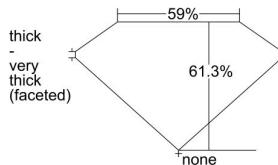

GIA®

FACSIMILE

GIA REPORT 3495477673

Verify this report at GIA.edu

GIA NATURAL DIAMOND DOSSIER®

June 07, 2024
GIA Report Number 3495477673
Shape and Cutting Style ..... Heart Brilliant
Measurements ..... 5.01 x 6.10 x 3.74 mm

GRADING RESULTS

Carat Weight ..... 0.70 carat
Color Grade ..... D
Clarity Grade VS1

ADDITIONAL GRADING INFORMATION

Polish ..... Excellent
Symmetry ..... Very Good
Fluorescence ..... None
Clarity Characteristics ..... Cloud, Crystal, Pinpoint
Inscription(s): GIA 3495477673

PROPORTIONS

Profile not to actual proportions

GRADING SCALES

GIA COLOR SCALE		GIA CLARITY SCALE	
COLORLESS	D	VERY VERY SLIGHTLY INCLUDED	FLAWLESS
	E		INTERNALLY FLAWLESS
	F		VVS₁
	G		VVS₂
	H		VS₁
	I		VS₂
	J		SI₁
	K		SI₂
	L		I₁
	M		I₂
NEAR COLORLESS	N	SLIGHTLY INCLUDED	I₃
	O		
	P		
	Q		
FAINT	R		
	S		
	T		
	U		
VERY LIGHT	V		
	W		
	X		
	Y		
LIGHT	Z