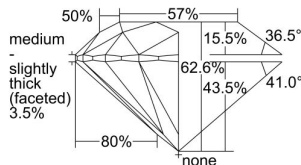

GIA®

FACSIMILE

GIA REPORT 3495483976

Verify this report at GIA.edu

GIA NATURAL DIAMOND DOSSIER®

May 28, 2024
GIA Report Number 3495483976
Shape and Cutting Style ..... Round Brilliant
Measurements ..... 5.23 - 5.27 x 3.29 mm

GRADING RESULTS

Carat Weight ..... 0.56 carat
Color Grade ..... G
Clarity Grade S11
Cut Grade ..... Excellent

ADDITIONAL GRADING INFORMATION

Polish ..... Excellent
Symmetry ..... Excellent
Fluorescence ..... None
Clarity Characteristics ..... Cloud, Crystal
Inscription(s): GIA 3495483976

PROPORTIONS

Profile to actual proportions