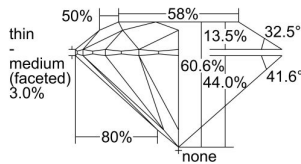

GIA®

FACSIMILE

GIA REPORT 3495508835

Verify this report at GIA.edu

GIA NATURAL DIAMOND DOSSIER®

May 31, 2024
GIA Report Number 3495508835
Shape and Cutting Style ..... Round Brilliant
Measurements ..... 5.25 - 5.26 x 3.18 mm

GRADING RESULTS

Carat Weight ..... 0.52 carat
Color Grade ..... D
Clarity Grade VS1
Cut Grade ..... Excellent

ADDITIONAL GRADING INFORMATION

Polish ..... Excellent
Symmetry ..... Excellent
Fluorescence ..... None
Clarity Characteristics ..... Feather, Pinpoint
Inscription(s): GIA 3495508835

PROPORTIONS

GRADING SCALES

GIA COLOR SCALE	GIA CLARITY SCALE	GIA CUT SCALE	
D	FLAWLESS	EXCELLENT	
E	INTERNALLY FLAWLESS		
F		VVS₁	VERY GOOD
G	VVS₂		
H	VS₁	GOOD	
I	VS₂		
J	SI₁	FAIR	
K	SI₂		
L	I₁	POOR	
M			
N			
O	I₂		
P			
Q			
R	I₃		
S			
T			
U			
V			
W			
X			
Y			
Z