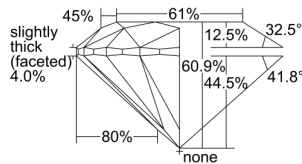

GIA®

FACSIMILE

GIA REPORT 3495511511

Verify this report at GIA.edu

GIA NATURAL DIAMOND DOSSIER®

May 29, 2024
GIA Report Number 3495511511
Shape and Cutting Style ..... Round Brilliant
Measurements ..... 4.55 - 4.57 x 2.78 mm

GRADING RESULTS

Carat Weight ..... 0.35 carat
Color Grade ..... D
Clarity Grade VS1
Cut Grade ..... Excellent

ADDITIONAL GRADING INFORMATION

Polish ..... Excellent
Symmetry ..... Excellent
Fluorescence ..... Faint
Clarity Characteristics ..... Crystal
Inscription(s): GIA 3495511511

PROPORTIONS

Profile to actual proportions