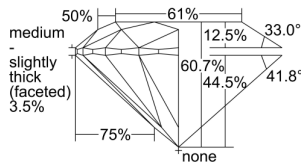

GIA®

FACSIMILE

GIA REPORT 3495511608

Verify this report at GIA.edu

GIA NATURAL DIAMOND DOSSIER®

May 29, 2024
GIA Report Number 3495511608
Shape and Cutting Style ..... Round Brilliant
Measurements ..... 5.13 - 5.16 x 3.12 mm

GRADING RESULTS

Carat Weight ..... 0.50 carat
Color Grade ..... D
Clarity Grade VS1
Cut Grade ..... Excellent

ADDITIONAL GRADING INFORMATION

Polish ..... Excellent
Symmetry ..... Excellent
Fluorescence ..... Faint
Clarity Characteristics..... Cloud, Crystal, Pinpoint
Inspection(s): GIA 3495511608

PROPORTIONS

Profile to actual proportions

GRADING SCALES

GIA COLOR SCALE	GIA CLARITY SCALE	GIA CUT SCALE	
D	FLAWLESS	EXCELLENT	
E	INTERNALLY FLAWLESS		
F		VVS₁	VERY GOOD
G	VVS₂		
H	VS₁	GOOD	
I	VS₂		
J	SI₁	FAIR	
K	SI₂		
L	I₁	POOR	
M	I₂		
N	I₃		
O