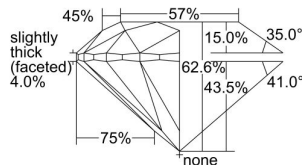

GIA®

FACSIMILE

GIA REPORT 3495513057

Verify this report at GIA.edu

GIA NATURAL DIAMOND DOSSIER®

May 30, 2024
GIA Report Number 3495513057
Shape and Cutting Style ..... Round Brilliant
Measurements ..... 5.04 - 5.07 x 3.16 mm

GRADING RESULTS

Carat Weight ..... 0.50 carat
Color Grade ..... D
Clarity Grade VS2
Cut Grade ..... Excellent

ADDITIONAL GRADING INFORMATION

Polish ..... Excellent
Symmetry ..... Excellent
Fluorescence ..... None
Clarity Characteristics ..... Crystal
Inscription(s): GIA 3495513057

PROPORTIONS

Profile to actual proportions

GRADING SCALES

GIA COLOR SCALE	GIA CLARITY SCALE	GIA CUT SCALE	
D	FLAWLESS	EXCELLENT	
E	INTERNALLY FLAWLESS		
F		VVS₁	VERY GOOD
G	VVS₂		
H	VS₁	GOOD	
I	VS₂		
J	SI₁	FAIR	
K	SI₂		
L	I₁	POOR	
M	I₂		
N	I₃		
O			
P			
Q			
R			
S			
T			
U			
V			
W			
X			
Y			
Z