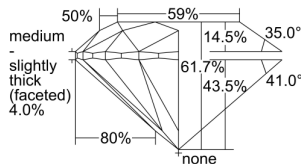

GIA®

FACSIMILE

GIA REPORT 3495515733

Verify this report at GIA.edu

GIA NATURAL DIAMOND DOSSIER®

May 30, 2024
GIA Report Number 3495515733
Shape and Cutting Style ..... Round Brilliant
Measurements ..... 4.69 - 4.72 x 2.90 mm

GRADING RESULTS

Carat Weight ..... 0.40 carat
Color Grade I
Clarity Grade VVS1
Cut Grade ..... Excellent

ADDITIONAL GRADING INFORMATION

Polish ..... Excellent
Symmetry ..... Excellent
Fluorescence ..... Faint
Clarity Characteristics ..... Pinpoint
Inscription(s): GIA 3495515733

PROPORTIONS

Profile to actual proportions

GRADING SCALES

GIA COLOR SCALE	GIA CLARITY SCALE	GIA CUT SCALE	
D	FLAWLESS	EXCELLENT	
E	INTERNALLY FLAWLESS		
F		VVS₁	VERY GOOD
G	VVS₂		
H	VS₁	GOOD	
I	VS₂		
J	SI₁	FAIR	
K	SI₂		
L	I₁	POOR	
M	I₂		
N	I₃		
O			
P			
Q			
R			
S			
T			
U			
V			
W			
X			
Y			
Z