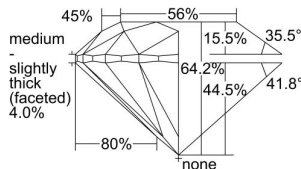

GIA®

FACSIMILE

GIA REPORT 3495533442

Verify this report at GIA.edu

GIA NATURAL DIAMOND DOSSIER®

June 17, 2024
GIA Report Number 3495533442
Shape and Cutting Style ..... Round Brilliant
Measurements ..... 6.10 - 6.13 x 3.92 mm

GRADING RESULTS

Carat Weight ..... 0.90 carat
Color Grade ..... G
Clarity Grade VVS2
Cut Grade ..... Very Good

ADDITIONAL GRADING INFORMATION

Polish ..... Excellent
Symmetry ..... Very Good
Fluorescence ..... Strong Blue
Clarity Characteristics.. Pinpoint, Cloud, Needle, Indented Natural
Inscription(s): GIA 3495533442

PROPORTIONS

Profile to actual proportions

GRADING SCALES

GIA COLOR SCALE	GIA CLARITY SCALE	GIA CUT SCALE
Colorless	Flawless	Excellent
None	Internally Flawless	
Near Colorless	VVS₁	Very Good
Faint	VVS₂	
Very Light	VS₁	Good
Light	VS₂	
	S₁	Fair
	S₂	
	I₁	Poor
	I₂	
	I₃