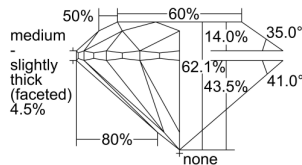

GIA®

FACSIMILE

GIA REPORT 3495542234

Verify this report at GIA.edu

GIA NATURAL DIAMOND DOSSIER®

June 05, 2024
GIA Report Number 3495542234
Shape and Cutting Style ..... Round Brilliant
Measurements ..... 5.21 - 5.23 x 3.24 mm

GRADING RESULTS

Carat Weight ..... 0.55 carat
Color Grade ..... G
Clarity Grade VVS1
Cut Grade ..... Excellent

ADDITIONAL GRADING INFORMATION

Polish ..... Excellent
Symmetry ..... Excellent
Fluorescence ..... Faint
Clarity Characteristics..... Pinpoint, Indented Natural, Cavity, Feather

Inscription(s): GIA 3495542234

PROPORTIONS

Profile to actual proportions

GRADING SCALES

GIA COLOR SCALE	GIA CLARITY SCALE	GIA CUT SCALE	
D	FLAWLESS	EXCELLENT	
E	INTERNALLY FLAWLESS		
F		VVS₁	VERY GOOD
G	VVS₂		
H	VS₁	GOOD	
I	VS₂		
J	SI₁	FAIR	
K	SI₂		
L	I₁	POOR	
M	I₂		
N	I₃		
O			
P			
Q			
R			
S			
T			
U			
V			
W			
X			
Y			
Z