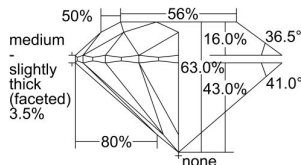

GIA®

FACSIMILE

GIA REPORT

3495546614

Verify this report at GIA.edu

GIA NATURAL DIAMOND DOSSIER®

June 03, 2024

GIA Report Number 3495546614

Shape and Cutting Style ..... Round Brilliant

Measurements ..... 5.45 - 5.48 x 3.44 mm

GRADING RESULTS

Carat Weight ..... 0.63 carat

Color Grade ..... E

Clarity Grade VS1

Cut Grade ..... Excellent

ADDITIONAL GRADING INFORMATION

Polish ..... Excellent

Symmetry ..... Excellent

Fluorescence ..... None

Clarity Characteristics ..... Cloud

Inscription(s): GIA 3495546614

PROPORTIONS

Profile to actual proportions

GRADING SCALES

GIA
COLOR
SCALE

COLORED	D
	E
	F
	G
	H
	I
	J
NEAR COLORLESS	K
	L
Faint	M
	N
	O
	P
	Q
	R
	S
	T
	U
	V
	W
	X
	Y
Light	Z

GIA
CLARITY
SCALE

VERY VERY SLIGHTLY INCLUDED	FLAWLESS
	INTERNALLY FLAWLESS
VERY SLIGHTLY INCLUDED	VVS₁
	VVS₂
SLIGHTLY INCLUDED	VS₁
	VS₂
INCLUDED	SI₁
	SI₂
	I₁
	I₂
	I₃

GIA
CUT
SCALE

EXCELLENT
VERY GOOD
GOOD
FAIR
POOR