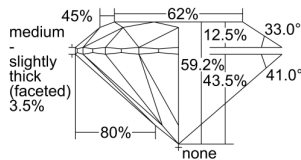

GIA®

FACSIMILE

GIA REPORT 3495557537

Verify this report at GIA.edu

GIA NATURAL DIAMOND DOSSIER®

June 05, 2024
GIA Report Number 3495557537
Shape and Cutting Style ..... Round Brilliant
Measurements ..... 5.17 - 5.19 x 3.07 mm

GRADING RESULTS

Carat Weight ..... 0.50 carat
Color Grade ..... D
Clarity Grade S11
Cut Grade ..... Excellent

ADDITIONAL GRADING INFORMATION

Polish ..... Excellent
Symmetry ..... Excellent
Fluorescence ..... None
Clarity Characteristics ..... Cloud, Crystal
Inscription(s): GIA 3495557537

PROPORTIONS

Profile to actual proportions

GRADING SCALES

GIA COLOR SCALE	GIA CLARITY SCALE	GIA CUT SCALE
D	FLAWLESS	EXCELLENT
E	INTERNALLY FLAWLESS	
F	VVS₁	VERY GOOD
G		
H	VS₁	GOOD
I		
J	SI₁	FAIR
K		
L	I₁	POOR
M		
N	I₂	
O		
P	I₃	
Q		
R		
S		
T		
U		
V		
W		
X		
Y		
Z