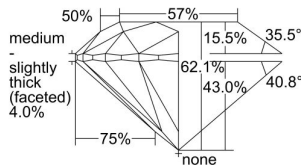

GIA®

FACSIMILE

GIA REPORT 3495573692

Verify this report at GIA.edu

GIA NATURAL DIAMOND DOSSIER®

June 05, 2024
GIA Report Number 3495573692
Shape and Cutting Style ..... Round Brilliant
Measurements ..... 4.40 - 4.42 x 2.74 mm

GRADING RESULTS

Carat Weight ..... 0.33 carat
Color Grade ..... H
Clarity Grade VS2
Cut Grade ..... Excellent

ADDITIONAL GRADING INFORMATION

Polish ..... Excellent
Symmetry ..... Excellent
Fluorescence ..... None
Clarity Characteristics ..... Crystal, Feather, Cloud
Inscription(s): GIA 3495573692

PROPORTIONS

Profile to actual proportions

GRADING SCALES

GIA COLOR SCALE	GIA CLARITY SCALE	GIA CUT SCALE	
D	FLAWLESS	EXCELLENT	
E	INTERNALLY FLAWLESS		
F		VVS₁	VERY GOOD
G	VVS₂		
H	VS₁	GOOD	
I	VS₂		
J	SI₁	FAIR	
K	SI₂		
L	I₁	POOR	
M	I₂		
N	I₃		
O			
P			
Q			
R			
S			
T			
U			
V			
W			
X			
Y			
Z