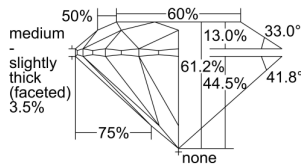

GIA®

FACSIMILE

GIA REPORT 3495575101

Verify this report at GIA.edu

GIA NATURAL DIAMOND DOSSIER®

June 07, 2024
GIA Report Number **3495575101**
Shape and Cutting Style ..... **Round Brilliant**
Measurements ..... **5.13 - 5.17 x 3.15 mm**

GRADING RESULTS

Carat Weight ..... **0.51 carat**
Color Grade ..... **D**
Clarity Grade ..... **Internally Flawless**
Cut Grade ..... **Excellent**

ADDITIONAL GRADING INFORMATION

Polish ..... **Excellent**
Symmetry ..... **Excellent**
Fluorescence ..... **None**
Clarity Characteristics..... **Minor Details of Polish**
Inspection(s): GIA 3495575101

PROPORTIONS

Profile to actual proportions

GRADING SCALES

GIA COLOR SCALE	GIA CLARITY SCALE	GIA CUT SCALE
D	FLAWLESS	EXCELLENT
E	INTERNALLY FLAWLESS	
F	VVS₁	VERY GOOD
G		
H	VS₁	GOOD
I		
J	VS₂	FAIR
K		
L	SI₁	POOR
M		
N	I₁	
O		
P	I₂	
Q		
R	I₃	
S		
T		
U		
V		
W		
X		
Y		
Z