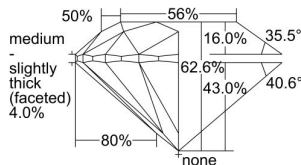

GIA®

FACSIMILE

GIA REPORT 3495575422

Verify this report at GIA.edu

GIA NATURAL DIAMOND DOSSIER®

June 05, 2024
GIA Report Number 3495575422
Shape and Cutting Style ..... Round Brilliant
Measurements ..... 6.11 - 6.16 x 3.84 mm

GRADING RESULTS

Carat Weight ..... 0.90 carat
Color Grade ..... G
Clarity Grade S11
Cut Grade ..... Excellent

ADDITIONAL GRADING INFORMATION

Polish ..... Excellent
Symmetry ..... Excellent
Fluorescence ..... Faint
Clarity Characteristics ..... Crystal
Inscription(s): GIA 3495575422

PROPORTIONS

Profile to actual proportions

GRADING SCALES

GIA COLOR SCALE

COLOREDNESS	D
	E
	F
	G
	H
	I
	J
NEAR COLORLESS	K
	L
Faint	M
	N
	O
	P
Very Light	Q
	R
	S
	T
	U
	V
Light	W
	X
	Y
	Z

GIA CLARITY SCALE

VERY VERY SLIGHTLY INCLUDED	FLAWLESS
	INTERNALLY FLAWLESS
VERY SLIGHTLY INCLUDED	VVS₁
	VVS₂
SLIGHTLY INCLUDED	VS₁
	VS₂
INCLUDED	I₁
	I₂
	I₃

GIA CUT SCALE

EXCELLENT
VERY GOOD
GOOD
FAIR
POOR