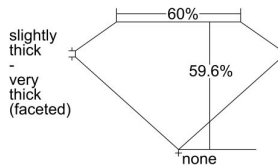

GIA®

FACSIMILE

GIA REPORT 3495591760

Verify this report at GIA.edu

GIA NATURAL DIAMOND DOSSIER®

June 07, 2024
GIA Report Number 3495591760
Shape and Cutting Style ..... Heart Brilliant
Measurements ..... 4.64 x 5.12 x 3.06 mm

GRADING RESULTS

Carat Weight ..... 0.41 carat
Color Grade ..... D
Clarity Grade ..... Internally Flawless

ADDITIONAL GRADING INFORMATION

Polish ..... Very Good
Symmetry ..... Very Good
Fluorescence ..... None
Clarity Characteristics ..... Minor Details of Polish
Inspection(s): GIA 3495591760

PROPORTIONS

Profile not to actual proportions

GRADING SCALES

GIA COLOR SCALE		GIA CLARITY SCALE		
COLORLESS	D	VERY VERY SLIGHTLY INCLUDED	FLAWLESS	
	E		INTERNALLY FLAWLESS	
	F		VVS₁	
	G		VVS₂	
	H		VS₁	
	I		VS₂	
	NEAR COLORLESS	J	SLIGHTLY INCLUDED	SI₁
		K		SI₂
		L		I₁
		M		I₂
N		I₃		
O				
FAINT	P	INCLUDED		
	Q			
	R			
	S			
	T			
	U			
VERY LIGHT	V			
	W			
	X			
	Y			
LIGHT	Z