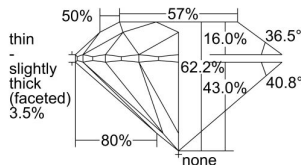

GIA®

FACSIMILE

GIA REPORT 3495593282

Verify this report at GIA.edu

GIA NATURAL DIAMOND DOSSIER®

June 07, 2024
GIA Report Number 3495593282
Shape and Cutting Style ..... Round Brilliant
Measurements ..... 4.85 - 4.87 x 3.03 mm

GRADING RESULTS

Carat Weight ..... 0.44 carat
Color Grade ..... G
Clarity Grade VS1
Cut Grade ..... Excellent

ADDITIONAL GRADING INFORMATION

Polish ..... Excellent
Symmetry ..... Excellent
Fluorescence ..... Medium Blue
Clarity Characteristics ..... Crystal
Inscription(s): GIA 3495593282

PROPORTIONS

Profile to actual proportions