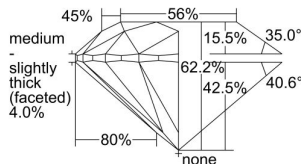

GIA®

FACSIMILE

GIA REPORT 3495607921

Verify this report at GIA.edu

GIA NATURAL DIAMOND DOSSIER®

June 10, 2024
GIA Report Number 3495607921
Shape and Cutting Style ..... Round Brilliant
Measurements ..... 4.39 - 4.41 x 2.74 mm

GRADING RESULTS

Carat Weight ..... 0.32 carat
Color Grade ..... D
Clarity Grade S11
Cut Grade ..... Excellent

ADDITIONAL GRADING INFORMATION

Polish ..... Excellent
Symmetry ..... Excellent
Fluorescence ..... Faint
Clarity Characteristics ..... Crystal
Inscription(s): GIA 3495607921

PROPORTIONS

Profile to actual proportions