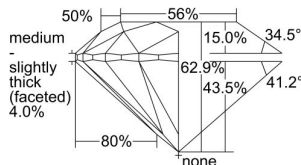

GIA®

FACSIMILE

GIA REPORT 3495623668

Verify this report at GIA.edu

GIA NATURAL DIAMOND DOSSIER®

June 11, 2024
GIA Report Number 3495623668
Shape and Cutting Style ..... Round Brilliant
Measurements ..... 5.37 - 5.39 x 3.39 mm

GRADING RESULTS

Carat Weight ..... 0.60 carat
Color Grade ..... J
Clarity Grade VVS1
Cut Grade ..... Excellent

ADDITIONAL GRADING INFORMATION

Polish ..... Excellent
Symmetry ..... Excellent
Fluorescence ..... None
Clarity Characteristics ..... Cloud, Pinpoint
Inscription(s): GIA 3495623668

PROPORTIONS

Profile to actual proportions

GRADING SCALES

GIA COLOR SCALE

COLOURLESS	D
	E
	F
	G
	H
	I
	J
NEAR COLOURLESS	K
	L
Faint	M
	N
	O
	P
Very Light	Q
	R
	S
	T
	U
	V
Light	W
	X
	Y
	Z

GIA CLARITY SCALE

FLAWLESS	INTERNAL FLAWLESS	
		FLAWLESS
VERY VERY SLIGHTLY INCLUDED	VVS₁	
	VVS₂	
VERY SLIGHTLY INCLUDED	VS₁	
	VS₂	
SLIGHTLY INCLUDED	SI₁	
	SI₂	
INCLUDED	I₁	
	I₂	
	I₃	

GIA CUT SCALE

EXCELLENT
VERY GOOD
GOOD
FAIR
POOR