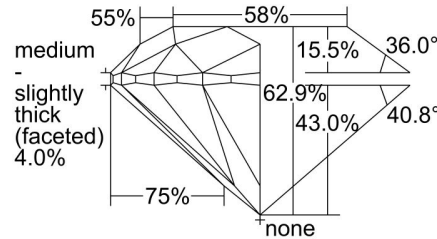

GIA NATURAL DIAMOND GRADING REPORT

June 17, 2024  
 GIA Report Number ..... 3495628956  
 Shape and Cutting Style ..... Round Brilliant  
 Measurements ..... 7.21 - 7.26 x 4.55 mm

GRADING RESULTS

Carat Weight ..... 1.50 carat  
 Color Grade ..... J  
 Clarity Grade ..... SI2  
 Cut Grade ..... Excellent

PROPORTIONS

Profile to actual proportions

CLARITY CHARACTERISTICS

KEY TO SYMBOLS\*

-  Twinning Wisp
-  Feather
-  Cloud
-  Crystal
-  Needle

\* Red symbols denote internal characteristics (inclusions). Green or black symbols denote external characteristics (blemishes). Diagram is an approximate representation of the diamond, and symbols shown indicate type, position, and approximate size of clarity characteristics. All clarity characteristics may not be shown. Details of finish are not shown.