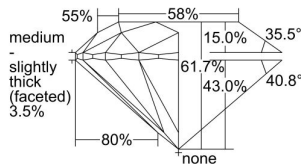

GIA®

FACSIMILE

GIA REPORT

3495634648

Verify this report at GIA.edu

GIA NATURAL DIAMOND DOSSIER®

June 12, 2024
GIA Report Number 3495634648
Shape and Cutting Style ..... Round Brilliant
Measurements ..... 5.41 - 5.44 x 3.35 mm

GRADING RESULTS

Carat Weight ..... 0.61 carat
Color Grade ..... G
Clarity Grade VS1
Cut Grade ..... Excellent

ADDITIONAL GRADING INFORMATION

Polish ..... Excellent
Symmetry ..... Excellent
Fluorescence ..... Faint
Clarity Characteristics ..... Crystal, Needle, Pinpoint
Inscription(s): GIA 3495634648

PROPORTIONS

Profile to actual proportions

GRADING SCALES

GIA COLOR SCALE	GIA CLARITY SCALE	GIA CUT SCALE	
D	FLAWLESS	EXCELLENT	
E	INTERNALLY FLAWLESS		
F		VVS₁	VERY GOOD
G	VVS₂		
H	VS₁	GOOD	
I	VS₂		
J	SI₁	FAIR	
K	SI₂		
L	I₁	POOR	
M	I₂		
N	I₃		
O			
P			
Q			
R			
S			
T			
U			
V			
W			
X			
Y			
Z