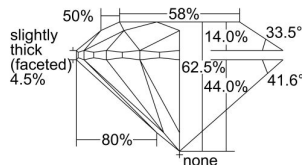

GIA®

FACSIMILE

GIA NATURAL DIAMOND DOSSIER®

June 13, 2024

GIA Report Number 3495643249

Shape and Cutting Style ..... Round Brilliant

Measurements ..... 4.27 - 4.30 x 2.68 mm

GRADING RESULTS

Carat Weight ..... 0.30 carat

Color Grade ..... G

Clarity Grade S11

Cut Grade ..... Excellent

ADDITIONAL GRADING INFORMATION

Polish ..... Excellent

Symmetry ..... Excellent

Fluorescence ..... None

Clarity Characteristics ..... Crystal

Inscription(s): GIA 3495643249

GIA REPORT 3495643249

Verify this report at GIA.edu

PROPORTIONS

Profile to actual proportions