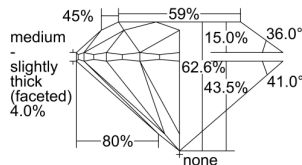

GIA®

FACSIMILE

GIA REPORT

3495646401

Verify this report at GIA.edu

GIA NATURAL DIAMOND DOSSIER®

June 13, 2024
GIA Report Number **3495646401**
Shape and Cutting Style ..... **Round Brilliant**
Measurements ..... **5.76 - 5.81 x 3.62 mm**

GRADING RESULTS

Carat Weight ..... **0.76 carat**
Color Grade ..... **H**
Clarity Grade **S11**
Cut Grade ..... **Excellent**

ADDITIONAL GRADING INFORMATION

Polish ..... **Excellent**
Symmetry ..... **Excellent**
Fluorescence ..... **None**
Clarity Characteristics..... **Crystal, Cloud, Feather**
Inscription(s): **GIA 3495646401**

PROPORTIONS

Profile to actual proportions