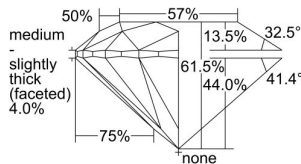

GIA®

FACSIMILE

GIA REPORT 3495672201

Verify this report at GIA.edu

GIA NATURAL DIAMOND DOSSIER®

June 18, 2024
GIA Report Number 3495672201
Shape and Cutting Style ..... Round Brilliant
Measurements ..... 4.88 - 4.90 x 3.01 mm

GRADING RESULTS

Carat Weight ..... 0.44 carat
Color Grade ..... J
Clarity Grade VS1
Cut Grade ..... Excellent

ADDITIONAL GRADING INFORMATION

Polish ..... Excellent
Symmetry ..... Excellent
Fluorescence ..... Medium Blue
Clarity Characteristics ..... Cloud
Inscription(s): GIA 3495672201

PROPORTIONS

Profile to actual proportions

GRADING SCALES

GIA COLOR SCALE	GIA CLARITY SCALE	GIA CUT SCALE	
D	FLAWLESS	EXCELLENT	
E	INTERNALLY FLAWLESS		
F		VVS₁	VERY GOOD
G	VVS₂		
H	VS₁	GOOD	
I	VS₂		
J	SI₁	FAIR	
K	SI₂		
L	I₁	POOR	
M			I₂
N	I₃		
O			
P			
Q			
R			
S			
T			
U			
V			
W			
X			
Y			
Z