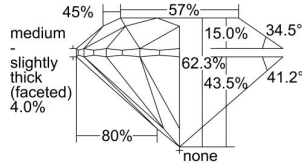

GIA®

FACSIMILE

GIA REPORT

3495674127

Verify this report at GIA.edu

GIA NATURAL DIAMOND DOSSIER®

June 17, 2024
GIA Report Number 3495674127
Shape and Cutting Style ..... Round Brilliant
Measurements ..... 4.43 - 4.44 x 2.76 mm

GRADING RESULTS

Carat Weight ..... 0.33 carat
Color Grade ..... F
Clarity Grade S11
Cut Grade ..... Excellent

ADDITIONAL GRADING INFORMATION

Polish ..... Excellent
Symmetry ..... Excellent
Fluorescence ..... None
Clarity Characteristics ..... Cloud, Crystal
Inscription(s): GIA 3495674127

PROPORTIONS

Profile to actual proportions