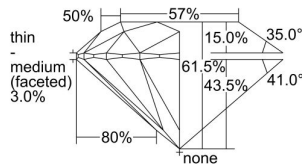

GIA®

FACSIMILE

GIA REPORT

3495683741

Verify this report at GIA.edu

GIA NATURAL DIAMOND DOSSIER®

June 19, 2024
GIA Report Number 3495683741
Shape and Cutting Style ..... Round Brilliant
Measurements ..... 5.21 - 5.24 x 3.22 mm

GRADING RESULTS

Carat Weight ..... 0.53 carat
Color Grade ..... D
Clarity Grade VS2
Cut Grade ..... Excellent

ADDITIONAL GRADING INFORMATION

Polish ..... Excellent
Symmetry ..... Excellent
Fluorescence ..... None
Clarity Characteristics ..... Crystal
Inscription(s): GIA 3495683741

PROPORTIONS

Profile to actual proportions

GRADING SCALES

GIA COLOR SCALE

COLORLESS	D
	E
	F
	G
	H
	I
	J
NEAR COLORLESS	K
	L
Faint	M
	N
	O
	P
	Q
	R
	S
	T
	U
	V
	W
	X
	Y
Light	Z

GIA CLARITY SCALE

VERY VERY SLIGHTLY INCLUDED	FLAWLESS
	INTERNALLY FLAWLESS
VERY SLIGHTLY INCLUDED	VVS₁
	VVS₂
SLIGHTLY INCLUDED	VS₁
	VS₂
INCLUDED	I₁
	I₂
	I₃

GIA CUT SCALE

EXCELLENT
VERY GOOD
GOOD
FAIR
POOR