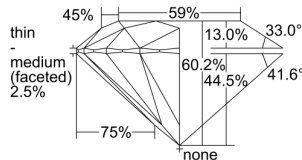

GIA®

FACSIMILE

GIA REPORT

3495689424

Verify this report at GIA.edu

GIA NATURAL DIAMOND DOSSIER®

July 04, 2024
GIA Report Number 3495689424
Shape and Cutting Style ..... Round Brilliant
Measurements ..... 4.65 - 4.68 x 2.81 mm

GRADING RESULTS

Carat Weight ..... 0.36 carat
Color Grade ..... F
Clarity Grade VS1
Cut Grade ..... Excellent

ADDITIONAL GRADING INFORMATION

Polish ..... Excellent
Symmetry ..... Excellent
Fluorescence ..... None
Clarity Characteristics ..... Cloud, Feather, Pinpoint
Inscription(s): GIA 3495689424

PROPORTIONS

Profile to actual proportions

GRADING SCALES

GIA COLOR SCALE	GIA CLARITY SCALE	GIA CUT SCALE	
D	FLAWLESS	EXCELLENT	
E	INTERNALLY FLAWLESS		
F		VVS₁	VERY GOOD
G	VVS₂		
H	VS₁	GOOD	
I	VS₂		
J	SI₁	FAIR	
K	SI₂		
L	I₁	POOR	
M	I₂		
N	I₃		
O			
P			
Q			
R			
S			
T			
U			
V			
W			
X			
Y			
Z