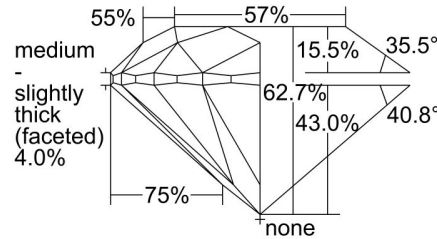

GIA NATURAL DIAMOND GRADING REPORT

June 20, 2024

GIA Report Number 3495699665

Shape and Cutting Style Round Brilliant

Measurements 6.39 - 6.43 x 4.02 mm

GRADING RESULTS

Carat Weight 1.03 carat

Color Grade D

Clarity Grade SI1

Cut Grade Excellent

ADDITIONAL GRADING INFORMATION

Polish Excellent

Symmetry Excellent

Fluorescence None

Inscription(s): GIA 3495699665

Comments: Pinpoints are not shown.

PROPORTIONS

Profile to actual proportions

CLARITY CHARACTERISTICS

KEY TO SYMBOLS*

- Crystal

* Red symbols denote internal characteristics (inclusions). Green or black symbols denote external characteristics (blemishes). Diagram is an approximate representation of the diamond, and symbols shown indicate type, position, and approximate size of clarity characteristics. All clarity characteristics may not be shown. Details of finish are not shown.