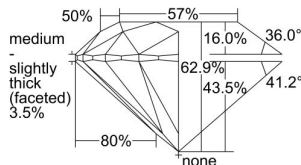

GIA®

FACSIMILE

GIA REPORT 3495709658

Verify this report at GIA.edu

GIA NATURAL DIAMOND DOSSIER®

June 20, 2024
GIA Report Number **3495709658**
Shape and Cutting Style ..... **Round Brilliant**
Measurements ..... **4.26 - 4.28 x 2.68 mm**

GRADING RESULTS

Carat Weight ..... **0.30 carat**
Color Grade ..... **H**
Clarity Grade **VS1**
Cut Grade ..... **Excellent**

ADDITIONAL GRADING INFORMATION

Polish ..... **Excellent**
Symmetry ..... **Excellent**
Fluorescence ..... **None**
Clarity Characteristics ..... **Feather, Pinpoint**
Inscription(s): **GIA 3495709658**

PROPORTIONS

Profile to actual proportions