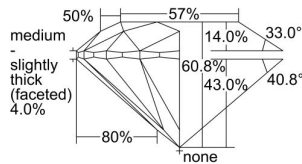

GIA®

FACSIMILE

GIA REPORT

3495719611

Verify this report at GIA.edu

GIA NATURAL DIAMOND DOSSIER®

June 24, 2024
GIA Report Number 3495719611
Shape and Cutting Style ..... Round Brilliant
Measurements ..... 4.44 - 4.46 x 2.70 mm

GRADING RESULTS

Carat Weight ..... 0.33 carat
Color Grade ..... F
Clarity Grade VS1
Cut Grade ..... Excellent

ADDITIONAL GRADING INFORMATION

Polish ..... Very Good
Symmetry ..... Excellent
Fluorescence ..... None
Clarity Characteristics ..... Crystal, Pinpoint
Inscription(s): GIA 3495719611

PROPORTIONS

Profile to actual proportions

GRADING SCALES

GIA COLOR SCALE	GIA CLARITY SCALE	GIA CUT SCALE
COLOURLESS	FLAWLESS	EXCELLENT
D	FLAWLESS	
E	FLAWLESS	VERY GOOD
F	FLAWLESS	
G	FLAWLESS	
H	FLAWLESS	
I	VVS₁	GOOD
J	VVS₂	
K	VS₁	FAIR
L	VS₂	
M	SI₁	
N	SI₂	POOR
O	I₁	
P	I₂	
Q	I₃	
R		
S		
T		
U		
V		
W		
X		
Y		
Z