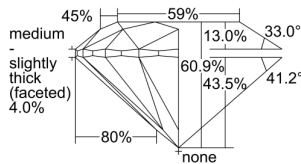

GIA®

FACSIMILE

GIA REPORT 3495726826

Verify this report at GIA.edu

GIA NATURAL DIAMOND DOSSIER®

June 24, 2024
GIA Report Number 3495726826
Shape and Cutting Style ..... Round Brilliant
Measurements ..... 5.71 - 5.72 x 3.48 mm

GRADING RESULTS

Carat Weight ..... 0.70 carat
Color Grade L
Clarity Grade S11
Cut Grade ..... Excellent

ADDITIONAL GRADING INFORMATION

Polish ..... Excellent
Symmetry ..... Excellent
Fluorescence ..... None
Clarity Characteristics ..... Crystal, Cloud, Feather
Inscription(s): GIA 3495726826

PROPORTIONS

Profile to actual proportions