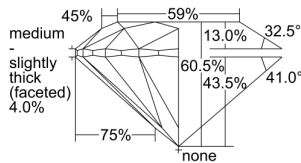

GIA®

FACSIMILE

GIA REPORT 3495727123

Verify this report at GIA.edu

GIA NATURAL DIAMOND DOSSIER®

June 22, 2024
GIA Report Number 3495727123
Shape and Cutting Style ..... Round Brilliant
Measurements ..... 4.39 - 4.41 x 2.66 mm

GRADING RESULTS

Carat Weight ..... 0.31 carat
Color Grade I
Clarity Grade VS2
Cut Grade ..... Excellent

ADDITIONAL GRADING INFORMATION

Polish ..... Excellent
Symmetry ..... Excellent
Fluorescence ..... None
Clarity Characteristics ..... Crystal
Inscription(s): GIA 3495727123

PROPORTIONS

Profile to actual proportions

GRADING SCALES

GIA COLOR SCALE	GIA CLARITY SCALE	GIA CUT SCALE	
D	FLAWLESS	EXCELLENT	
E	INTERNALLY FLAWLESS		
F		VVS₁	VERY GOOD
G	VVS₂		
H	VS₁	GOOD	
I	VS₂		
J	SI₁	FAIR	
K	SI₂		
L	I₁	POOR	
M	I₂		
N	I₃		
O			
P			
Q			
R			
S			
T			
U			
V			
W			
X			
Y			
Z