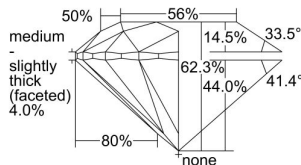

GIA®

FACSIMILE

GIA REPORT 3495730283

Verify this report at GIA.edu

GIA NATURAL DIAMOND DOSSIER®

June 22, 2024
GIA Report Number 3495730283
Shape and Cutting Style ..... Round Brilliant
Measurements ..... 4.70 - 4.73 x 2.94 mm

GRADING RESULTS

Carat Weight ..... 0.40 carat
Color Grade I
Clarity Grade VS1
Cut Grade ..... Excellent

ADDITIONAL GRADING INFORMATION

Polish ..... Excellent
Symmetry ..... Excellent
Fluorescence ..... None
Clarity Characteristics..... Cloud, Needle, Pinpoint
Inspection(s): GIA 3495730283

PROPORTIONS

Profile to actual proportions

GRADING SCALES

GIA COLOR SCALE	GIA CLARITY SCALE	GIA CUT SCALE	
D	FLAWLESS	EXCELLENT	
E	INTERNALLY FLAWLESS		
F		VVS₁	VERY GOOD
G	VVS₂		
H	VS₁	GOOD	
I	VS₂		
J	SI₁	FAIR	
K	SI₂		
L	I₁	POOR	
M	I₂		
N	I₃		
O			
P			
Q			
R			
S			
T			
U			
V			
W			
X			
Y			
Z