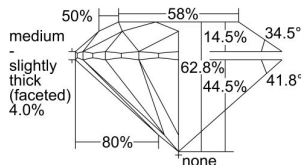

GIA®

FACSIMILE

GIA REPORT 3495737039

Verify this report at GIA.edu

GIA NATURAL DIAMOND DOSSIER®

June 24, 2024
GIA Report Number 3495737039
Shape and Cutting Style ..... Round Brilliant
Measurements ..... 5.11 - 5.15 x 3.22 mm

GRADING RESULTS

Carat Weight ..... 0.52 carat
Color Grade ..... H
Clarity Grade VS2
Cut Grade ..... Excellent

ADDITIONAL GRADING INFORMATION

Polish ..... Excellent
Symmetry ..... Excellent
Fluorescence ..... Faint
Clarity Characteristics ..... Cloud, Crystal
Inscription(s): GIA 3495737039

PROPORTIONS

Profile to actual proportions

GRADING SCALES

GIA COLOR SCALE

COLOURESS	D
	E
	F
	G
	H
	I
	J
NEAR COLOURESS	K
	L
	M
FAINT	N
	O
	P
	Q
	R
	S
	T
	U
	V
	W
	X
	Y
LIGHT	Z

GIA CLARITY SCALE

VERY VERY SLIGHTLY INCLUDED	FLAWLESS
	INTERNALLY FLAWLESS
VERY SLIGHTLY INCLUDED	VVS₁
	VVS₂
SLIGHTLY INCLUDED	VS₁
	VS₂
INCLUDED	SI₁
	SI₂
	I₁
	I₂
	I₃

GIA CUT SCALE

EXCELLENT
VERY GOOD
GOOD
FAIR
POOR