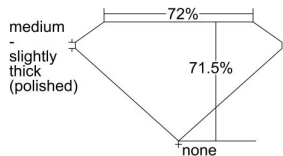

GIA®

FACSIMILE

GIA REPORT 3495737649

Verify this report at gia.edu

GIA NATURAL DIAMOND DOSSIER®

June 24, 2024
GIA Report Number 3495737649
Shape and Cutting Style ..... Square Modified Brilliant
Measurements ..... 5.22 x 5.12 x 3.66 mm

GRADING RESULTS

Carat Weight ..... 0.81 carat
Color Grade ..... E
Clarity Grade VVS1

ADDITIONAL GRADING INFORMATION

Polish ..... Excellent
Symmetry ..... Excellent
Fluorescence ..... None
Clarity Characteristics..... Pinpoint, Internal Graining, Feather
Inscription(s): GIA 3495737649

PROPORTIONS

Profile not to actual proportions

GRADING SCALES

GIA COLOR SCALE		GIA CLARITY SCALE			
COLORLESS	D	VERY VERY SLIGHTLY INCLUDED	FLAWLESS		
	E		INTERNALLY FLAWLESS		
	F	VERY SLIGHTLY INCLUDED	VVS₁		
	G		VVS₂		
	H		VS₁		
	NEAR COLORLESS	I	SLIGHTLY INCLUDED	VS₂	
		J		SI₁	
		FAINT	K	INCLUDED	SI₂
			L		I₁
			M		I₂
VERY LIGHT	N	LIGHT	I₃		
	O				
	P				
	Q				
	R