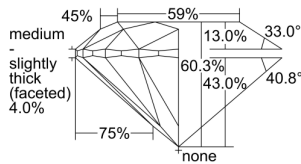

GIA®

FACSIMILE

GIA REPORT 3495765042

Verify this report at GIA.edu

GIA NATURAL DIAMOND DOSSIER®

June 26, 2024
GIA Report Number 3495765042
Shape and Cutting Style ..... Round Brilliant
Measurements ..... 4.57 - 4.60 x 2.76 mm

GRADING RESULTS

Carat Weight ..... 0.35 carat
Color Grade ..... E
Clarity Grade S11
Cut Grade ..... Excellent

ADDITIONAL GRADING INFORMATION

Polish ..... Excellent
Symmetry ..... Excellent
Fluorescence ..... None
Clarity Characteristics ..... Crystal, Feather
Inscription(s): GIA 3495765042

PROPORTIONS

Profile to actual proportions

GRADING SCALES

GIA COLOR SCALE

COLOREDNESS	D
	E
	F
	G
	H
	I
	J
NEAR COLORLESS	K
	L
	M
	N
	O
	P
	R
	S
	T
	U
	V
	W
	X
	Y
	Z

GIA CLARITY SCALE

VERY VERY SLIGHTLY INCLUDED	FLAWLESS
	INTERNALLY FLAWLESS
VERY SLIGHTLY INCLUDED	VVS₁
	VVS₂
SLIGHTLY INCLUDED	VS₁
	VS₂
INCLUDED	SI₁
	SI₂
	I₁
	I₂
	I₃

GIA CUT SCALE

EXCELLENT
VERY GOOD
GOOD
FAIR
POOR