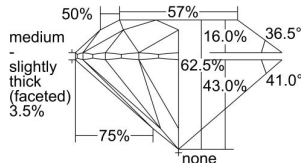

GIA®

FACSIMILE

GIA REPORT 3495765561

Verify this report at GIA.edu

GIA NATURAL DIAMOND DOSSIER®

June 26, 2024
GIA Report Number 3495765561
Shape and Cutting Style ..... Round Brilliant
Measurements ..... 4.69 - 4.71 x 2.94 mm

GRADING RESULTS

Carat Weight ..... 0.40 carat
Color Grade ..... E
Clarity Grade S11
Cut Grade ..... Excellent

ADDITIONAL GRADING INFORMATION

Polish ..... Excellent
Symmetry ..... Excellent
Fluorescence ..... Medium Blue
Clarity Characteristics ..... Crystal, Cloud
Inscription(s): GIA 3495765561

PROPORTIONS

Profile to actual proportions

GRADING SCALES

GIA COLOR SCALE

COLORESS	D
	E
	F
	G
	H
	I
	J
NEAR COLORESS	K
	L
Faint	M
	N
	O
	P
	Q
Very Light	R
	S
	T
	U
	V
	W
	X
	Y
Light	Z

GIA CLARITY SCALE

VERY VERY SLIGHTLY INCLUDED	FLAWLESS
	INTERNALLY FLAWLESS
VERY SLIGHTLY INCLUDED	VVS₁
	VVS₂
SLIGHTLY INCLUDED	VS₁
	VS₂
INCLUDED	I₁
	I₂
	I₃

GIA CUT SCALE

EXCELLENT
VERY GOOD
GOOD
FAIR
POOR