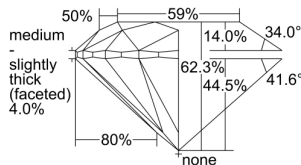

GIA®

FACSIMILE

GIA REPORT 3495769858

Verify this report at GIA.edu

GIA NATURAL DIAMOND DOSSIER®

June 26, 2024
GIA Report Number 3495769858
Shape and Cutting Style ..... Round Brilliant
Measurements ..... 4.37 - 4.40 x 2.73 mm

GRADING RESULTS

Carat Weight ..... 0.32 carat
Color Grade ..... F
Clarity Grade VS1
Cut Grade ..... Excellent

ADDITIONAL GRADING INFORMATION

Polish ..... Excellent
Symmetry ..... Excellent
Fluorescence ..... None
Clarity Characteristics..... Crystal, Cloud, Needle, Pinpoint
Inscription(s): GIA 3495769858

PROPORTIONS

Profile to actual proportions

GRADING SCALES

GIA COLOR SCALE	GIA CLARITY SCALE	GIA CUT SCALE	
D	FLAWLESS	EXCELLENT	
E	INTERNALLY FLAWLESS		
F		VVS₁	VERY GOOD
G	VVS₂		
H	VS₁	GOOD	
I	VS₂		
J	SI₁	FAIR	
K	SI₂		
L	I₁	POOR	
M	I₂		
N	I₃		
O			
P			
Q			
R			
S			
T			
U			
V			
W			
X			
Y			
Z