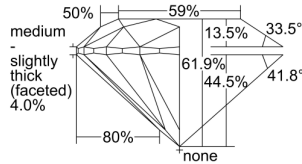

GIA®

FACSIMILE

GIA REPORT 3495772466

Verify this report at GIA.edu

GIA NATURAL DIAMOND DOSSIER®

July 01, 2024
GIA Report Number 3495772466
Shape and Cutting Style ..... Round Brilliant
Measurements ..... 4.29 - 4.31 x 2.67 mm

GRADING RESULTS

Carat Weight ..... 0.30 carat
Color Grade ..... E
Clarity Grade S11
Cut Grade ..... Excellent

ADDITIONAL GRADING INFORMATION

Polish ..... Excellent
Symmetry ..... Excellent
Fluorescence ..... None
Clarity Characteristics ..... Cloud
Inscription(s): GIA 3495772466

PROPORTIONS

Profile to actual proportions

GRADING SCALES

GIA COLOR SCALE	GIA CLARITY SCALE	GIA CUT SCALE
D	FLAWLESS	EXCELLENT
E	FLAWLESS	
F	INTERNALLY FLAWLESS	VERY GOOD
G	FLAWLESS	
H	VVS₁	GOOD
I	VVS₂	
J	VS₁	FAIR
K	VS₂	
L	S1₁	POOR
M	S1₂	
N	I₁	
O	I₂	
P	I₃	
Q		
R		
S		
T		
U		
V		
W		
X		
Y		
Z