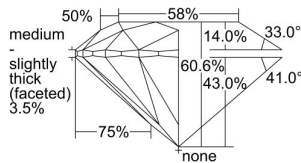

GIA®

FACSIMILE

GIA REPORT 3495794390

Verify this report at GIA.edu

GIA NATURAL DIAMOND DOSSIER®

July 02, 2024
GIA Report Number 3495794390
Shape and Cutting Style ..... Round Brilliant
Measurements ..... 4.75 - 4.78 x 2.89 mm

GRADING RESULTS

Carat Weight ..... 0.40 carat
Color Grade ..... F
Clarity Grade S11
Cut Grade ..... Excellent

ADDITIONAL GRADING INFORMATION

Polish ..... Excellent
Symmetry ..... Excellent
Fluorescence ..... None
Clarity Characteristics..... Cloud, Crystal, Feather
Inscription(s): GIA 3495794390

PROPORTIONS

Profile to actual proportions

GRADING SCALES

GIA COLOR SCALE	GIA CLARITY SCALE	GIA CUT SCALE	
D	FLAWLESS	EXCELLENT	
E	INTERNALLY FLAWLESS		
F		VVS₁	VERY GOOD
G	VVS₂		
H	VS₁	GOOD	
I	VS₂		
J	S1₁	FAIR	
K	S1₂		
L	I₁	POOR	
M	I₂		
N	I₃		
O			
P			
Q			
R			
S			
T			
U			
V			
W			
X			
Y			
Z