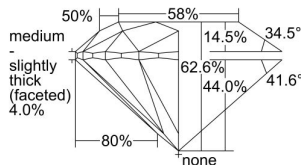

GIA®

FACSIMILE

GIA REPORT 3495817876

Verify this report at GIA.edu

GIA NATURAL DIAMOND DOSSIER®

July 05, 2024
GIA Report Number 3495817876
Shape and Cutting Style ..... Round Brilliant
Measurements ..... 4.70 - 4.74 x 2.95 mm

GRADING RESULTS

Carat Weight ..... 0.40 carat
Color Grade ..... E
Clarity Grade VS1
Cut Grade ..... Excellent

ADDITIONAL GRADING INFORMATION

Polish ..... Excellent
Symmetry ..... Excellent
Fluorescence ..... None
Clarity Characteristics ..... Feather, Needle, Pinpoint
Inscription(s): GIA 3495817876

PROPORTIONS

Profile to actual proportions

GRADING SCALES

GIA COLOR SCALE	GIA CLARITY SCALE	GIA CUT SCALE	
D	FLAWLESS	EXCELLENT	
E	INTERNALLY FLAWLESS		
F		VVS₁	VERY GOOD
G	VVS₂		
H	VS₁	GOOD	
I	VS₂		
J	SI₁	FAIR	
K	SI₂		
L	I₁	POOR	
M	I₂		
N	I₃		
O			
P			
Q			
R			
S			
T			
U			
V			
W			
X			
Y			
Z