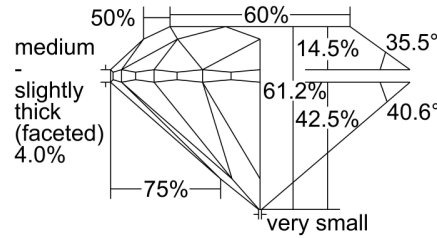

GIA NATURAL DIAMOND GRADING REPORT

July 03, 2024  
 GIA Report Number ..... 3495818333  
 Shape and Cutting Style ..... Round Brilliant  
 Measurements ..... 6.34 - 6.41 x 3.90 mm

GRADING RESULTS

Carat Weight ..... 1.00 carat  
 Color Grade ..... G  
 Clarity Grade ..... VS2  
 Cut Grade ..... Excellent

PROPORTIONS

Profile to actual proportions

CLARITY CHARACTERISTICS

KEY TO SYMBOLS\*

- Crystal
- Cloud
- ~ Feather
- ◉ Cavity
- ∖ Needle
- ∩ Indented Natural
- ∧ Natural

\* Red symbols denote internal characteristics (inclusions). Green or black symbols denote external characteristics (blemishes). Diagram is an approximate representation of the diamond, and symbols shown indicate type, position, and approximate size of clarity characteristics. All clarity characteristics may not be shown. Details of finish are not shown.