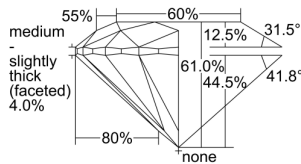

GIA®

FACSIMILE

GIA REPORT 3495818859

Verify this report at GIA.edu

GIA NATURAL DIAMOND DOSSIER®

July 05, 2024
GIA Report Number 3495818859
Shape and Cutting Style ..... Round Brilliant
Measurements ..... 5.69 - 5.73 x 3.48 mm

GRADING RESULTS

Carat Weight ..... 0.70 carat
Color Grade I
Clarity Grade S11
Cut Grade ..... Excellent

ADDITIONAL GRADING INFORMATION

Polish ..... Excellent
Symmetry ..... Excellent
Fluorescence ..... None
Clarity Characteristics ..... Cloud, Crystal
Inscription(s): GIA 3495818859

PROPORTIONS

Profile to actual proportions

GRADING SCALES

GIA COLOR SCALE	GIA CLARITY SCALE	GIA CUT SCALE	
D	FLAWLESS	EXCELLENT	
E	INTERNALLY FLAWLESS		
F		VVS₁	VERY GOOD
G	VVS₂		
H	VS₁	GOOD	
I	VS₂		
J	S1₁	FAIR	
K	S1₂		
L	I₁	POOR	
M	I₂		
N	I₃		
O			
P			
Q			
R			
S			
T			
U			
V			
W			
X			
Y			
Z