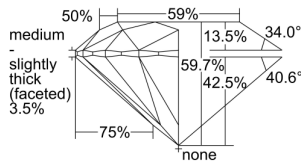

GIA®

FACSIMILE

GIA REPORT 3495822567

Verify this report at GIA.edu

GIA NATURAL DIAMOND DOSSIER®

July 05, 2024
GIA Report Number 3495822567
Shape and Cutting Style ..... Round Brilliant
Measurements ..... 4.83 - 4.85 x 2.89 mm

GRADING RESULTS

Carat Weight ..... 0.42 carat
Color Grade ..... H
Clarity Grade VS2
Cut Grade ..... Excellent

ADDITIONAL GRADING INFORMATION

Polish ..... Excellent
Symmetry ..... Excellent
Fluorescence ..... None
Clarity Characteristics ..... Cloud, Crystal
Inscription(s): GIA 3495822567

PROPORTIONS

Profile to actual proportions

GRADING SCALES

GIA COLOR SCALE	GIA CLARITY SCALE	GIA CUT SCALE	
D	FLAWLESS	EXCELLENT	
E	INTERNALLY FLAWLESS		
F		VVS₁	VERY GOOD
G	VVS₂		
H	VS₁	GOOD	
I	VS₂		
J	SI₁	FAIR	
K	SI₂		
L	I₁	POOR	
M	I₂		
N	I₃		
O			
P			
Q			
R			
S			
T			
U			
V			
W			
X			
Y			
Z