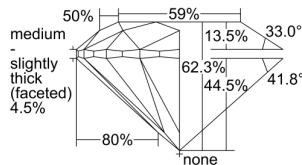

GIA®

FACSIMILE

GIA REPORT

3495824109

Verify this report at GIA.edu

GIA NATURAL DIAMOND DOSSIER®

July 03, 2024
GIA Report Number 3495824109
Shape and Cutting Style ..... Round Brilliant
Measurements ..... 4.27 - 4.31 x 2.67 mm

GRADING RESULTS

Carat Weight ..... 0.30 carat
Color Grade ..... F
Clarity Grade ..... Flawless
Cut Grade ..... Excellent

ADDITIONAL GRADING INFORMATION

Polish ..... Excellent
Symmetry ..... Excellent
Fluorescence ..... None
Clarity Characteristics ..... None
Inscription(s): GIA 3495824109

PROPORTIONS

Profile to actual proportions

GRADING SCALES

GIA COLOR SCALE

COLOURESS	D
	E
	F
	G
	H
	I
	J
NEAR COLOURESS	K
	L
FADING	M
	N
	O
	P
	Q
	R
	S
	T
	U
	V
	W
	X
	Y
LIGHT	Z

GIA CLARITY SCALE

VERY VERY SLIGHTLY INCLUDED	FLAWLESS
	INTERNALLY FLAWLESS
VERY SLIGHTLY INCLUDED	VVS₁
	VVS₂
SLIGHTLY INCLUDED	VS₁
	VS₂
INCLUDED	SI₁
	SI₂
	I₁
	I₂
	I₃

GIA CUT SCALE

EXCELLENT
VERY GOOD
GOOD
FAIR
POOR