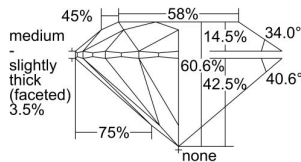

GIA®

FACSIMILE

GIA REPORT 3495825401

Verify this report at GIA.edu

GIA NATURAL DIAMOND DOSSIER®

July 03, 2024
GIA Report Number 3495825401
Shape and Cutting Style ..... Round Brilliant
Measurements ..... 4.92 - 4.95 x 2.99 mm

GRADING RESULTS

Carat Weight ..... 0.45 carat
Color Grade ..... D
Clarity Grade VS2
Cut Grade ..... Excellent

ADDITIONAL GRADING INFORMATION

Polish ..... Excellent
Symmetry ..... Excellent
Fluorescence ..... Medium Blue
Clarity Characteristics ..... Crystal
Inscription(s): GIA 3495825401

PROPORTIONS

Profile to actual proportions

GRADING SCALES

GIA COLOR SCALE

COLORED	D
	E
	F
	G
	H
	I
	J
NEAR COLORLESS	K
	L
	M
	N
	O
	P
	Q
	R
	S
	T
	U
	V
	W
	X
	Y
	Z

GIA CLARITY SCALE

FLAWLESS	VERY VERY SLIGHTLY INCLUDED	VS₁	VS₂	VS₁	VS₂	SI₁	SI₂	I₁	I₂	I₃		
											FLAWLESS	INTERNALLY FLAWLESS

GIA CUT SCALE

EXCELLENT
VERY GOOD
GOOD
FAIR
POOR