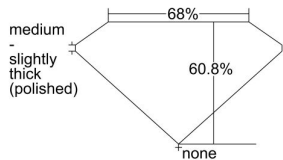

GIA®

FACSIMILE

GIA REPORT 3495833041

Verify this report at GIA.edu

GIA NATURAL DIAMOND DOSSIER®

July 05, 2024
GIA Report Number 3495833041
Shape and Cutting Style ..... Rectangular Step Cut
Measurements ..... 5.49 x 2.93 x 1.78 mm

GRADING RESULTS

Carat Weight ..... 0.31 carat
Color Grade ..... D
Clarity Grade VVS1

ADDITIONAL GRADING INFORMATION

Polish ..... Excellent
Symmetry ..... Excellent
Fluorescence ..... None
Clarity Characteristics ..... Cavity, Feather
Inscription(s): GIA 3495833041

PROPORTIONS

Profile not to actual proportions

GRADING SCALES

GIA COLOR SCALE		GIA CLARITY SCALE		
NEAR COLORLESS	D	VERY VERY SLIGHTLY INCLUDED	FLAWLESS	
	E		INTERNALLY FLAWLESS	
	F	VERY SLIGHTLY INCLUDED	VVS₁	
	G		VVS₂	
	H		VS₁	
	FAINT	I	SLIGHTLY INCLUDED	VS₂
		J		SI₁
		K	INCLUDED	SI₂
		L		I₁
		M		I₂
VERT LIGHT	N	LIGHT	I₃	
	O			
	P			
	Q			
	R