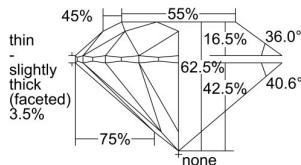

GIA®

FACSIMILE

GIA REPORT

3495836822

Verify this report at GIA.edu

GIA NATURAL DIAMOND DOSSIER®

July 04, 2024
GIA Report Number 3495836822
Shape and Cutting Style ..... Round Brilliant
Measurements ..... 5.24 - 5.26 x 3.28 mm

GRADING RESULTS

Carat Weight ..... 0.55 carat
Color Grade ..... G
Clarity Grade VS2
Cut Grade ..... Excellent

ADDITIONAL GRADING INFORMATION

Polish ..... Excellent
Symmetry ..... Excellent
Fluorescence ..... None
Clarity Characteristics ..... Cloud, Crystal
Inscription(s): GIA 3495836822

PROPORTIONS

Profile to actual proportions