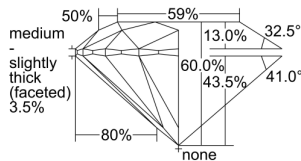

GIA®

FACSIMILE

GIA REPORT 3495837135

Verify this report at GIA.edu

GIA NATURAL DIAMOND DOSSIER®

July 04, 2024
GIA Report Number 3495837135
Shape and Cutting Style ..... Round Brilliant
Measurements ..... 5.39 - 5.41 x 3.24 mm

GRADING RESULTS

Carat Weight ..... 0.58 carat
Color Grade ..... F
Clarity Grade S11
Cut Grade ..... Excellent

ADDITIONAL GRADING INFORMATION

Polish ..... Excellent
Symmetry ..... Excellent
Fluorescence ..... None
Clarity Characteristics..... Crystal, Cloud, Feather
Inscription(s): GIA 3495837135

PROPORTIONS

Profile to actual proportions

GRADING SCALES

GIA COLOR SCALE	GIA CLARITY SCALE	GIA CUT SCALE	
D	FLAWLESS	EXCELLENT	
E	INTERNALLY FLAWLESS		
F		VVS₁	VERY GOOD
G	VVS₂		
H	VS₁	GOOD	
I	VS₂		
J	S1₁	FAIR	
K	S1₂		
L	I₁	POOR	
M	I₂		
N	I₃		
O			
P			
Q			
R			
S			
T			
U			
V			
W			
X			
Y			
Z