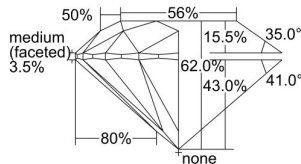

GIA®

FACSIMILE

GIA REPORT

3495844748

Verify this report at GIA.edu

GIA NATURAL DIAMOND DOSSIER®

July 08, 2024
GIA Report Number **3495844748**
Shape and Cutting Style ..... **Round Brilliant**
Measurements ..... **4.35 - 4.37 x 2.70 mm**

GRADING RESULTS

Carat Weight ..... **0.31 carat**
Color Grade ..... **G**
Clarity Grade **VS2**
Cut Grade ..... **Excellent**

ADDITIONAL GRADING INFORMATION

Polish ..... **Excellent**
Symmetry ..... **Excellent**
Fluorescence ..... **None**
Clarity Characteristics ..... **Cloud**
Inscription(s): GIA 3495844748

PROPORTIONS

Profile to actual proportions

GRADING SCALES

GIA COLOR SCALE

COLOREDNESS	D
	E
	F
	G
	H
	I
	J
NEAR COLORLESS	K
	L
Faint	M
	N
	O
	P
	Q
	R
	S
	T
	U
	V
	W
	X
	Y
	Z

GIA CLARITY SCALE

FLAWLESS	INTERNAL FLAWLESS	
		EXCELLENT
VERY VERY SLIGHTLY INCLUDED	VVS₁	VERY GOOD
VERY SLIGHTLY INCLUDED	VVS₂	
SLIGHTLY INCLUDED	VS₁	GOOD
	VS₂	
INCLUDED	SI₁	FAIR
	SI₂	
INCLUDED	I₁	POOR
	I₂	
	I₃	

GIA CUT SCALE

EXCELLENT
VERY GOOD
GOOD
FAIR
POOR